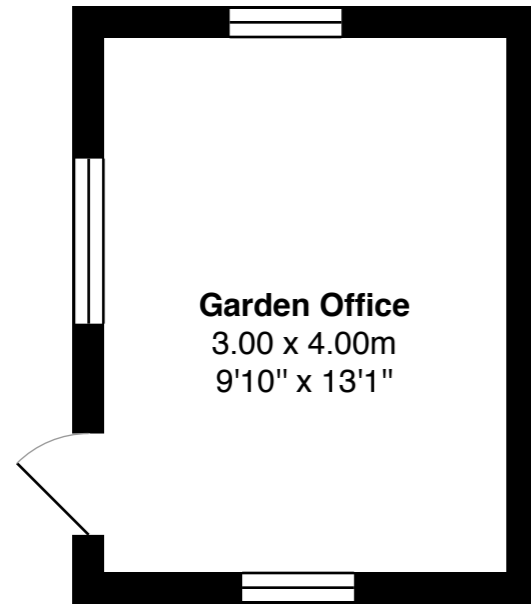

35 Broadley Green, Windlesham

Total Area: 136.9 m² ... 1473 ft²

All measurements are approximate and for display purposes only