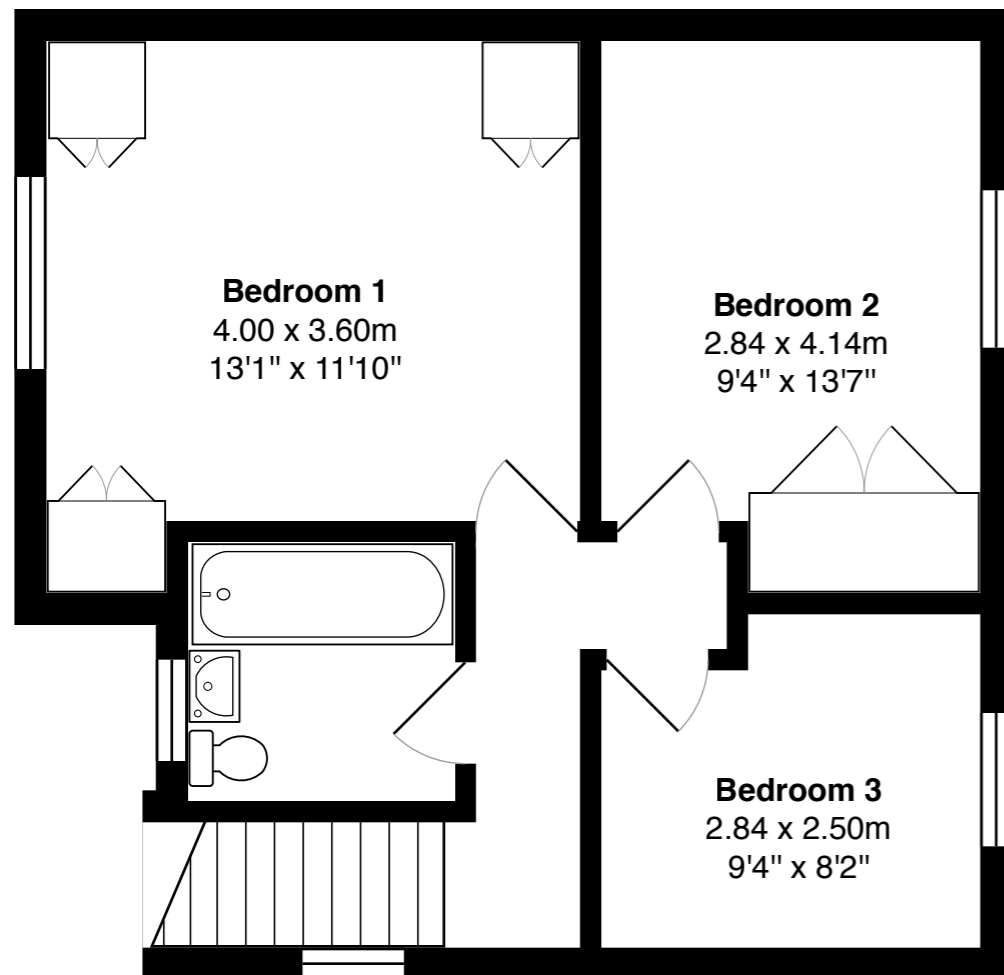

35 Broadley Green, Windlesham

Total Area: 136.9 m² ... 1473 ft²

All measurements are approximate and for display purposes only