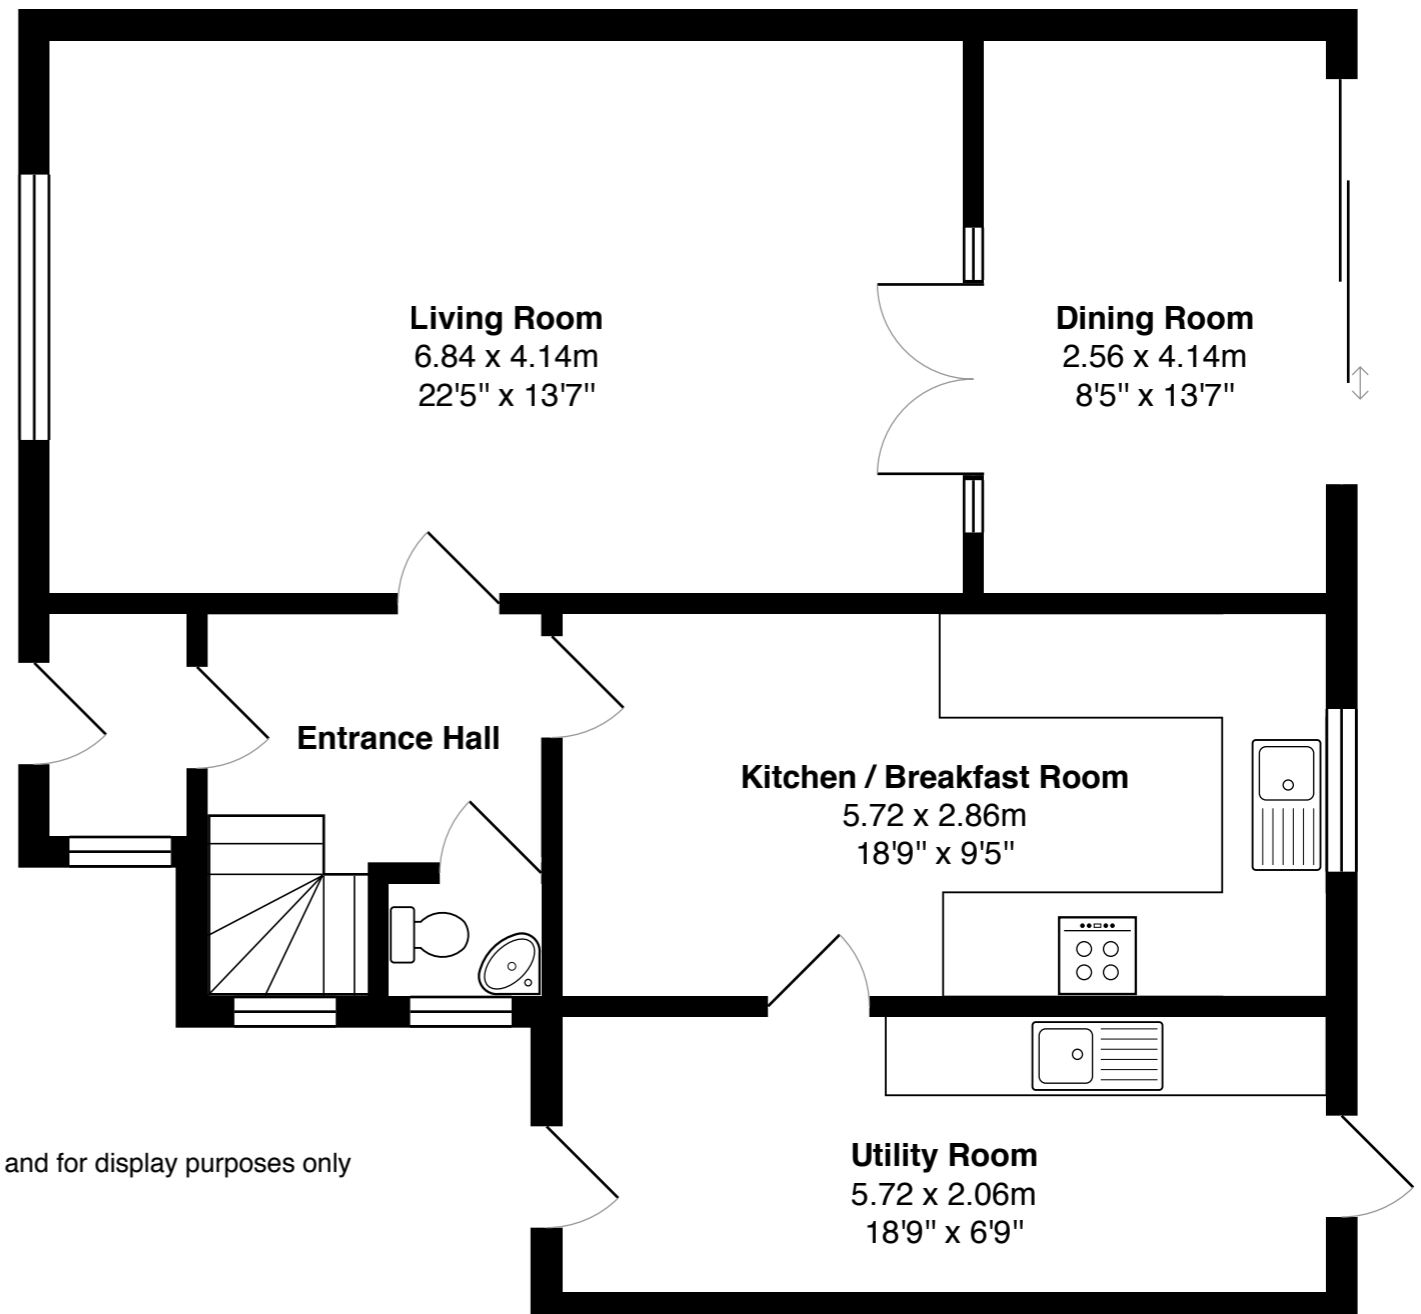

35 Broadley Green, Windlesham

Total Area: 136.9 m² ... 1473 ft²

All measurements are approximate and for display purposes only